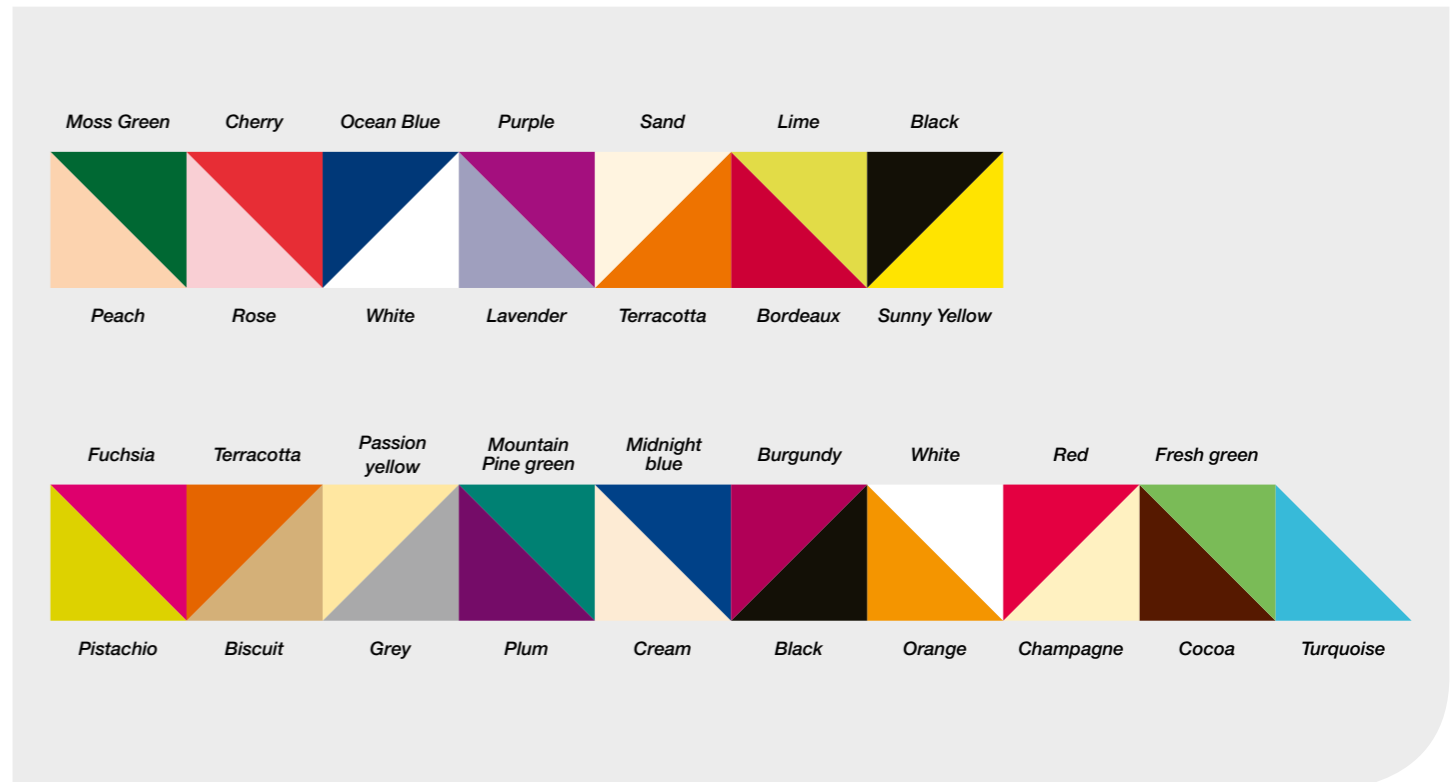

Conventional Napkins and Tableware

You can choose from a comprehensive range of colors. For more details about which colors we offer for which napkins, please see the following pages.

Linstyle® Large Dinner Napkins 1/4 fold