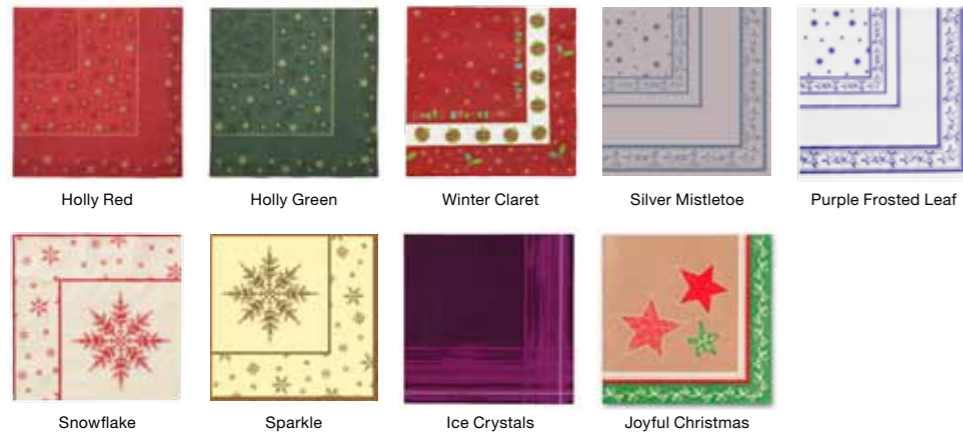

Tork Christmas Napkins

- Match the tableware perfectly in colors and design
- An easy way to elevate the Christmas period

Art.No	Name	Quality	No of plies	Folding	Decor & Color	For Wiping	Sheet size Unfolded L x W (cm)	Pcs/ con	Pcs/ case	Packaging
16705	Tork Adv Napkin Xmas Holly Red	Advanced	2	1/4	Cherry	●	33 x 33	125	1500	Carton
19254	Tork Adv Napkin Xmas Holly Red	Advanced	3	1/4	Cherry	●	40 x 40	50	1000	Carton
16706	Tork Adv Napkin Xmas Holly Green	Advanced	2	1/4	Moss green	●	33 x 33	125	1500	Carton
19253	Tork Adv Napkin Xmas Holly Green	Advanced	3	1/4	Moss green	●	40 x 40	50	1000	Carton
13701	Tork Adv Napkin Winter Claret	Advanced	2	1/4	White	●	33 x 33	125	1500	Carton
13802	Tork Adv Napkin Winter Claret	Advanced	2	1/4	White	●	40 x 40	125	2000	Carton
13902	Tork Prem Napkin Text Winter Claret	Premium	Airlaid	1/4	White	●	40 x 40	50	600	Carton
13700	Tork Adv Napkin Silver Mistletoe	Advanced	2	1/4	White	●	33 x 33	125	1500	Carton
13800	Tork Adv Napkin Silver Mistletoe	Advanced	2	1/4	White	●	40 x 40	125	2000	Carton
13900	Tork Prem Napkin Text Silver Mistletoe	Premium	Airlaid	1/4	White	●	40 x 40	50	600	Carton
13702	Tork Adv Napkin Purple Frosted Leaf	Advanced	3	1/4	White	●	33 x 33	50	1400	Carton
13801	Tork Adv Napkin Purple Frosted Leaf	Advanced	2	1/4	White	●	40 x 40	125	2000	Carton
13901	Tork Prem Napkin Text Purple Frosted Leaf	Premium	Airlaid	1/4	White	●	40 x 40	50	600	Carton
16710	Tork Adv Napkin Scarlet Snowflake	Advanced	3	1/4	Sand	●	33 x 33	50	1400	Carton
16721	Tork Adv Napkin Scarlet Snowflake	Advanced	2	1/4	Sand	●	40 x 40	125	2000	Carton
13903	Tork Prem Napkin Text Scarlet Snowflake	Premium	Airlaid	1/4	White	●	40 x 40	50	600	Carton
13850	Tork Adv Napkin 3p 40 50/20 Silver Sparkle	Advanced	3	1/4	White	●	40 x 40	50	1000	Carton
13904	Tork Prem Napkin Text Silver Sparkle	Premium	Airlaid	1/4	White	●	40 x 40	50	600	Carton
16717	Tork Adv Napkin 3p 40 50/20 Gold Sparkle	Advanced	3	1/4	Sand	●	40 x 40	50	1000	Carton
13905	Tork Prem Napkin Text Gold Sparkle	Premium	Airlaid	1/4	White	●	40 x 40	50	600	Carton
477268	2756300 Napkin 3p 40 100/10 Gold	Advanced	3	1/4	White	●	40 x 40	100	1000	Carton
477269	2756400 Napkin 3p 40 100/10 Silver	Advanced	3	1/4	White	●	40 x 40	100	1000	Carton
477803	4047510 Napkin 33 50/12 Ice Crystals	Advanced	2	1/4	White	●	33 x 33	50	600	Carton
477804	4047520 Napkin Text 39 50/12 Ice Crystals	Premium	Airlaid	1/4	White	●	40 x 40	50	600	Carton
477902	4047460 Napkin 33 50/12 Joy Christmas	Advanced	2	1/4	White	●	33 x 33	50	600	Carton
477903	4047470 Napkin Text 39 50/12 Joy Christmas	Premium	Airlaid	1/4	White	●	40 x 40	50	600	Carton

Tork Dinner Napkin

Dinner Napkins 3 ply 1/4 fold

- High quality, soft and absorbent
- Ideal size for dinner
- A wide range of modern and classical colors