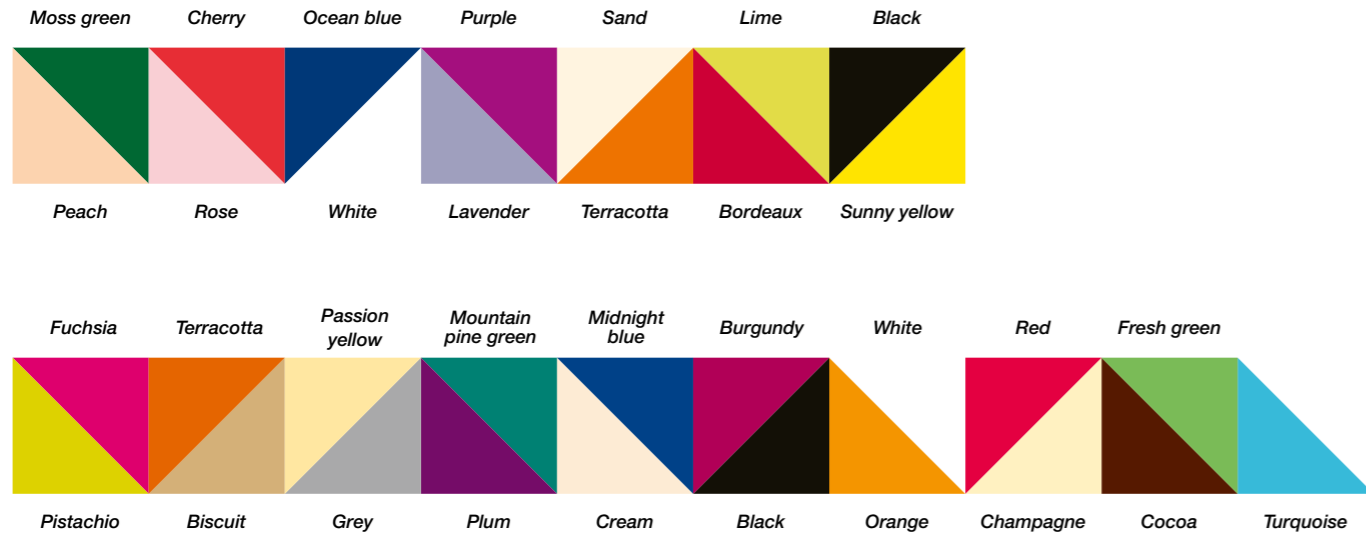

Get creative with our color palette

In our color palette, we guarantee you'll find a color or combination of colors to suit every mood, dish and season. From the simplest café setting to luxury, table service situations, use our wide range to create a dining environment your customers will appreciate and remember.